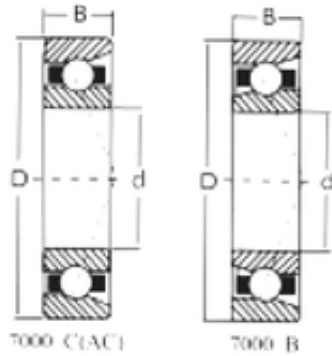

JLB Bearing Technology Co., Ltd

7014C P4 SUL 2RZ 70x110x20 angular contact ball bearing

Bearing No. 7014C

| | |
|----------------|--------------|
| Size | 70x110x20 mm |
| Bore Diameter | 70 mm |
| Outer Diameter | 110 mm |
| Width | 20 mm |
| d | 70 mm |
| D | 110 mm |
| B | 20 mm |
| C | 20 mm |

7014C Bearing 2D drawings and 3D CAD models